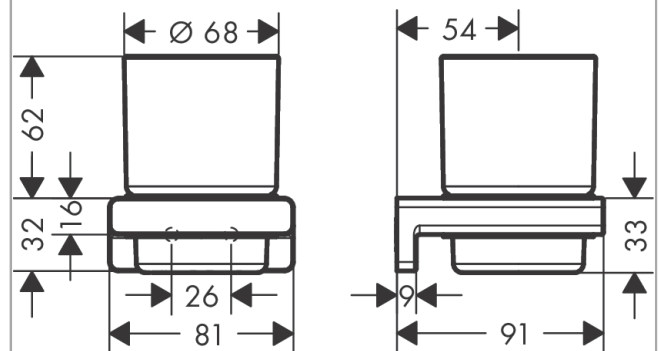

Scale drawing