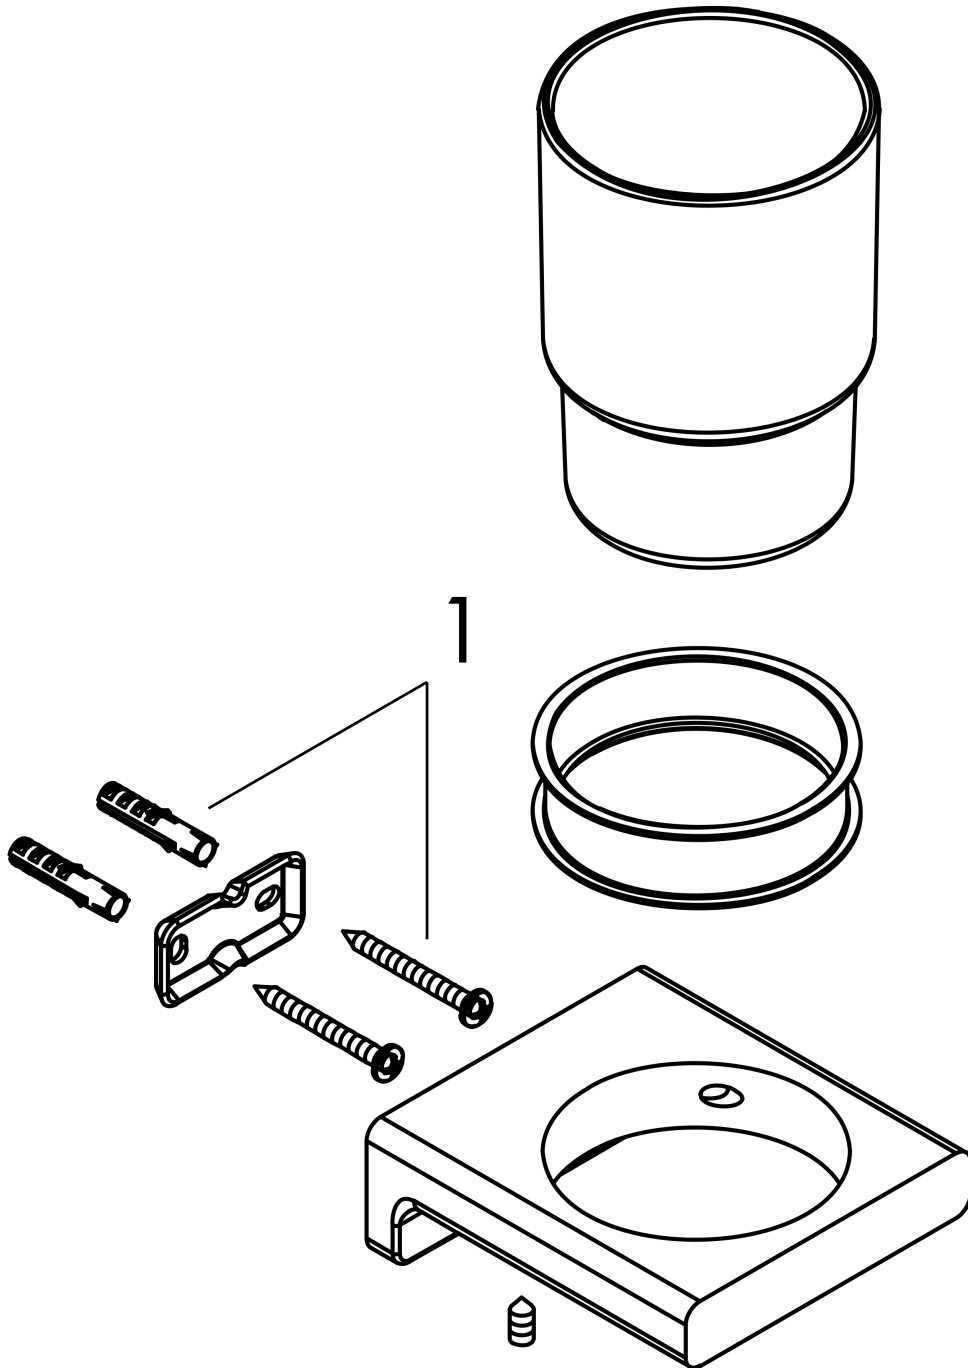

#### product features

- wall-mounted
- material: matt glass
- material holder: metal
- with mounting material
- concealed fastening
- drilling distance: 26 mm
- diameter drill hole: 6 mm

### Scale drawing

AddStoris  
Toothbrush tumbler  
Surfaces: **Matt Black**

Article Number: **41749670**

## Exploded Drawing

Year of production: >04/21

**AddStoris**  
**Toothbrush tumbler**  
 Surfaces: **Matt Black**    Article Number: **41749670**